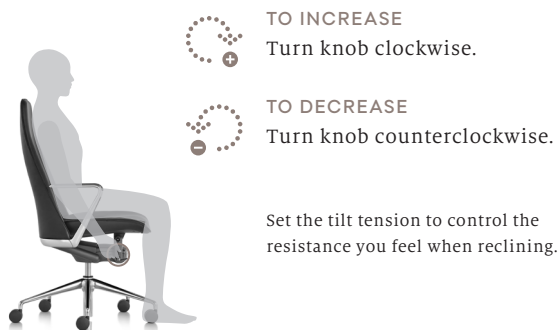

GEIGER

Taper™ Chair

Seat Height

LOWER RIGHT SIDE OF SEAT

Forward Tilt

HORIZONTAL TAB ON LEFT FRONT SIDE OF SEAT

Harmonic™ Tilt Tension

KNOB BELOW RIGHT FRONT SIDE OF SEAT

Tilt Limiter

VERTICAL TAB ON LEFT FRONT SIDE OF SEAT