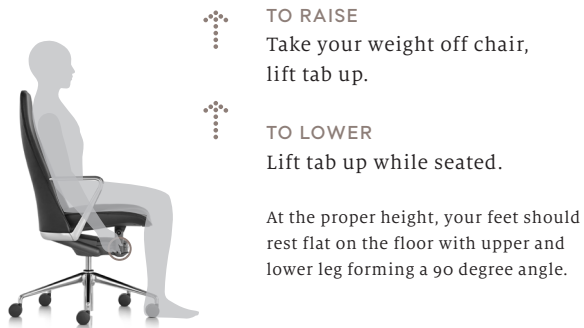

GEIGER

Taper™ Chair

Seat Height

LOWER RIGHT SIDE OF SEAT

Forward Tilt

HORIZONTAL TAB ON LEFT FRONT SIDE OF SEAT

Harmonic™ Tilt Tension

KNOB BELOW RIGHT FRONT SIDE OF SEAT

Tilt Limiter

VERTICAL TAB ON LEFT FRONT SIDE OF SEAT