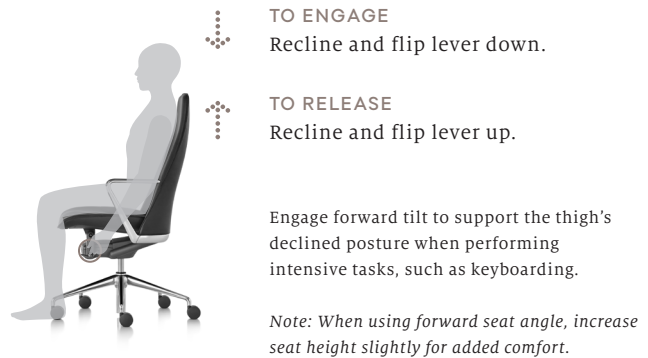

GEIGER

Taper™ Chair

Seat Height

LOWER RIGHT SIDE OF SEAT

Forward Tilt

HORIZONTAL TAB ON LEFT FRONT SIDE OF SEAT

Harmonic™ Tilt Tension

KNOB BELOW RIGHT FRONT SIDE OF SEAT

Tilt Limiter

VERTICAL TAB ON LEFT FRONT SIDE OF SEAT